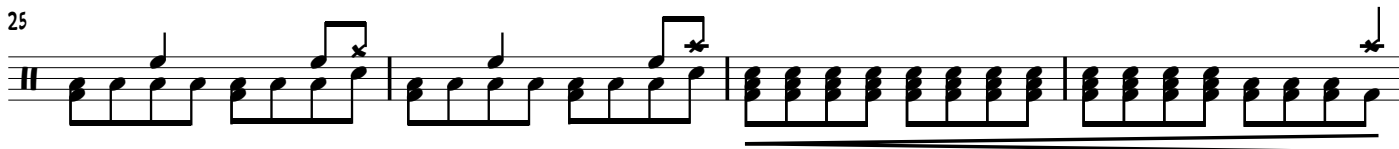

ENTER SANDMAN

METALLICA

♩ = 120

ARR. RINIE COPPELMANS 2008

INTRO

VERSE

CHORUS

GUITAR SOLO