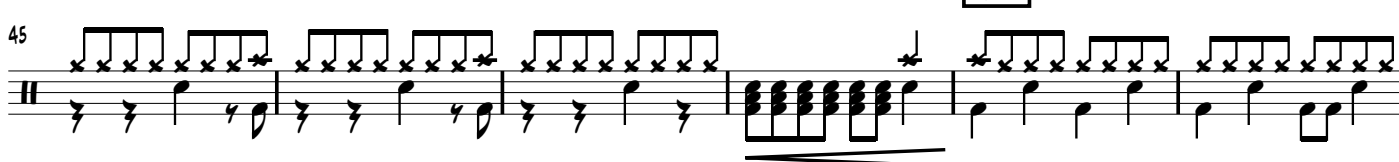

ENTER SANDMAN

METALLICA

♩ = 120

ARR. RINIE COPPELMANS 2008

INTRO

VERSE

CHORUS

GUITAR SOLO